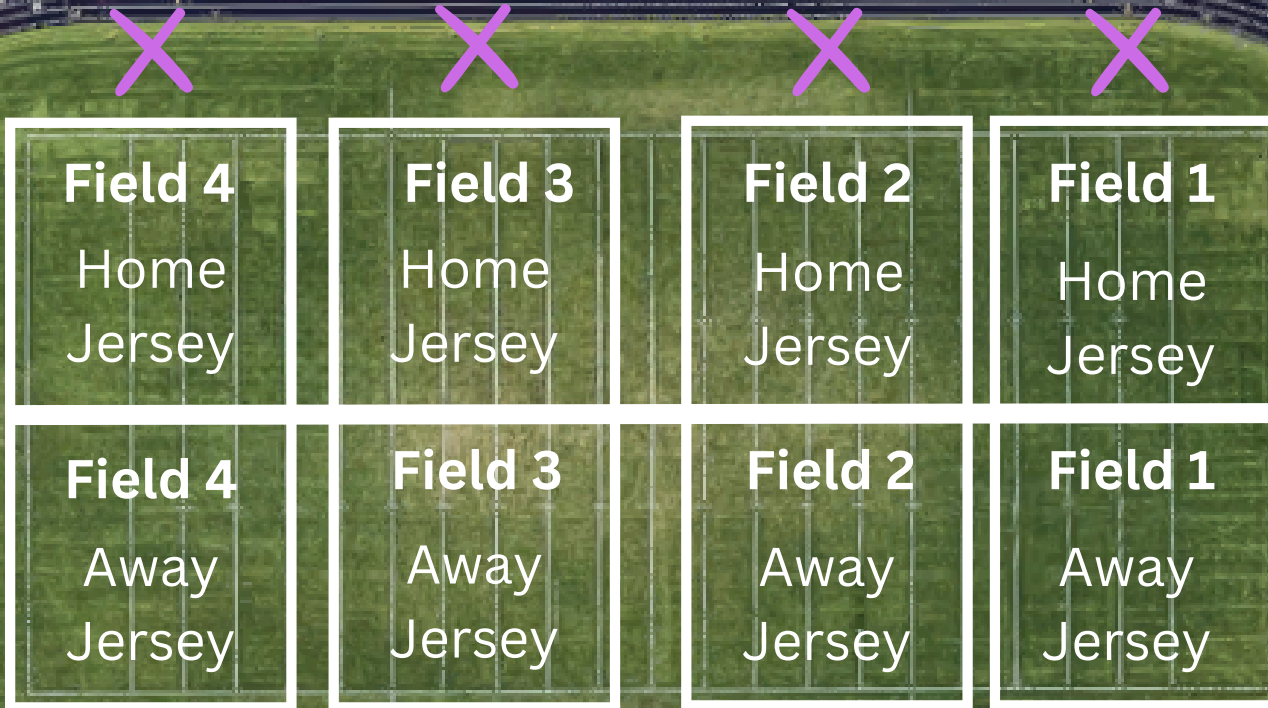

X First 30 minutes of meet and greet meeting location, per assigned field

Purple: Home  
Gold: Away

**Anoka High School**  
3939 N 7th Ave,  
Anoka, MN 55303

Staff Tent